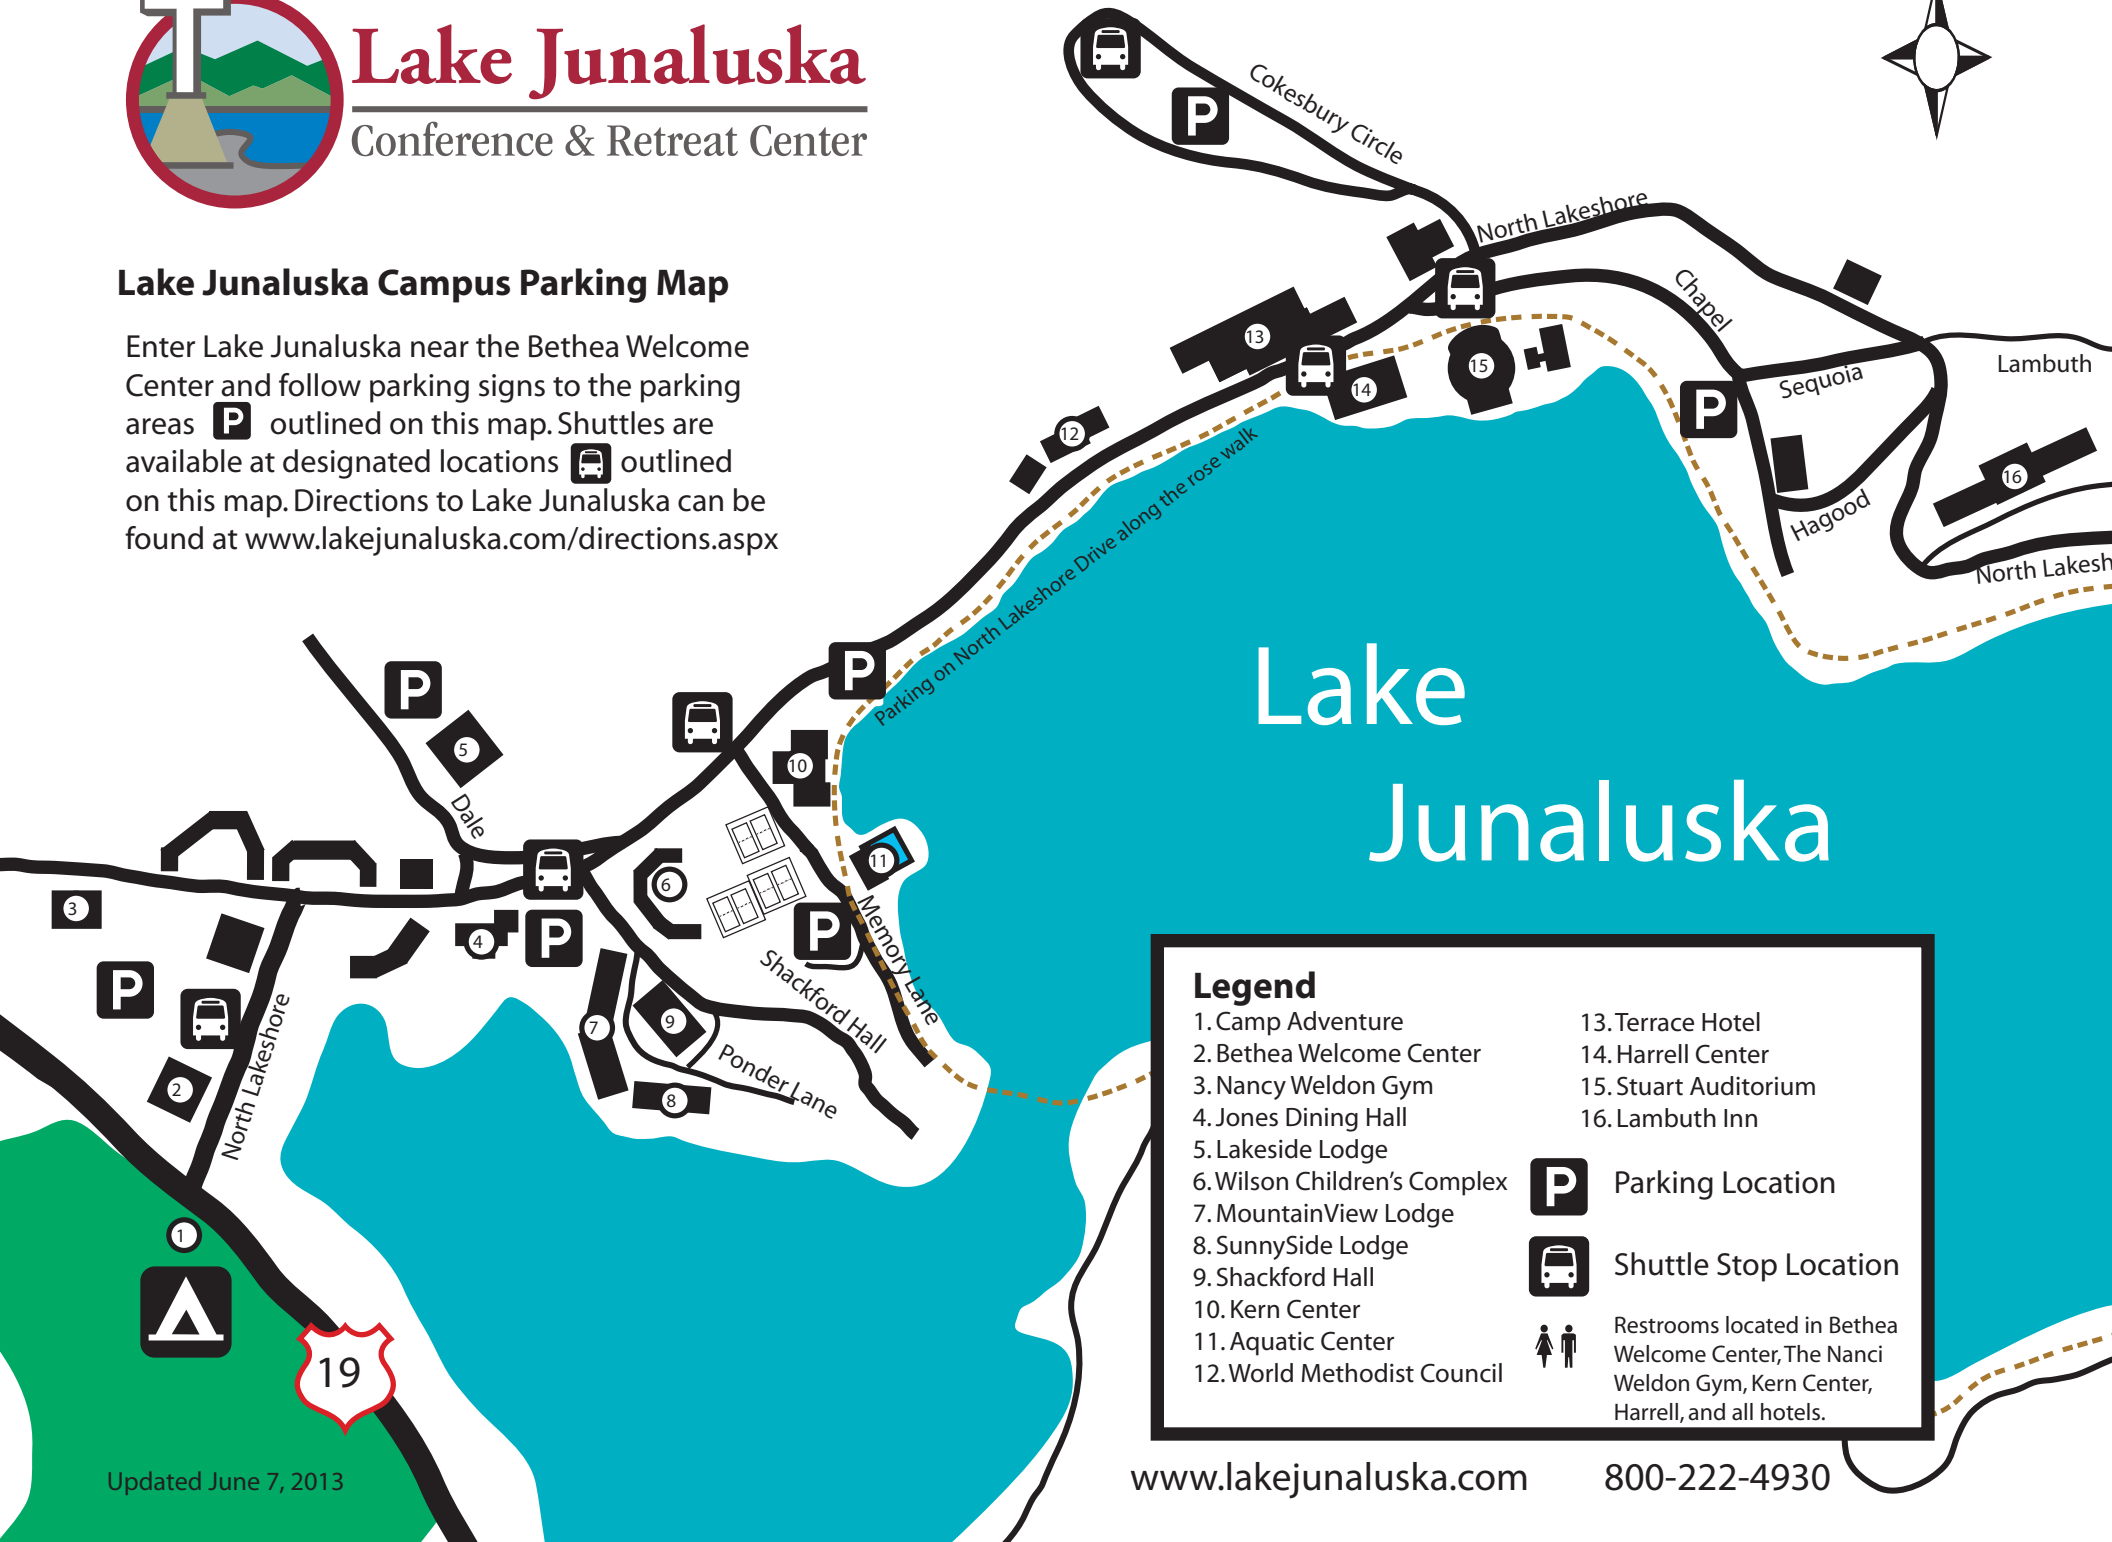

Lake Junaluska

Conference & Retreat Center

Lake Junaluska Campus Parking Map

Enter Lake Junaluska near the Bethea Welcome Center and follow parking signs to the parking areas **P** outlined on this map. Shuttles are available at designated locations  outlined on this map. Directions to Lake Junaluska can be found at www.lakejunaluska.com/directions.aspx

Lake Junaluska

Legend

- 1. Camp Adventure
- 2. Bethea Welcome Center
- 3. Nancy Weldon Gym
- 4. Jones Dining Hall
- 5. Lakeside Lodge
- 6. Wilson Children's Complex
- 7. MountainView Lodge
- 8. SunnySide Lodge
- 9. Shackford Hall
- 10. Kern Center
- 11. Aquatic Center
- 12. World Methodist Council
- 13. Terrace Hotel
- 14. Harrell Center
- 15. Stuart Auditorium
- 16. Lambuth Inn

 Parking Location

 Shuttle Stop Location

 Restrooms located in Bethea Welcome Center, The Nancy Weldon Gym, Kern Center, Harrell, and all hotels.